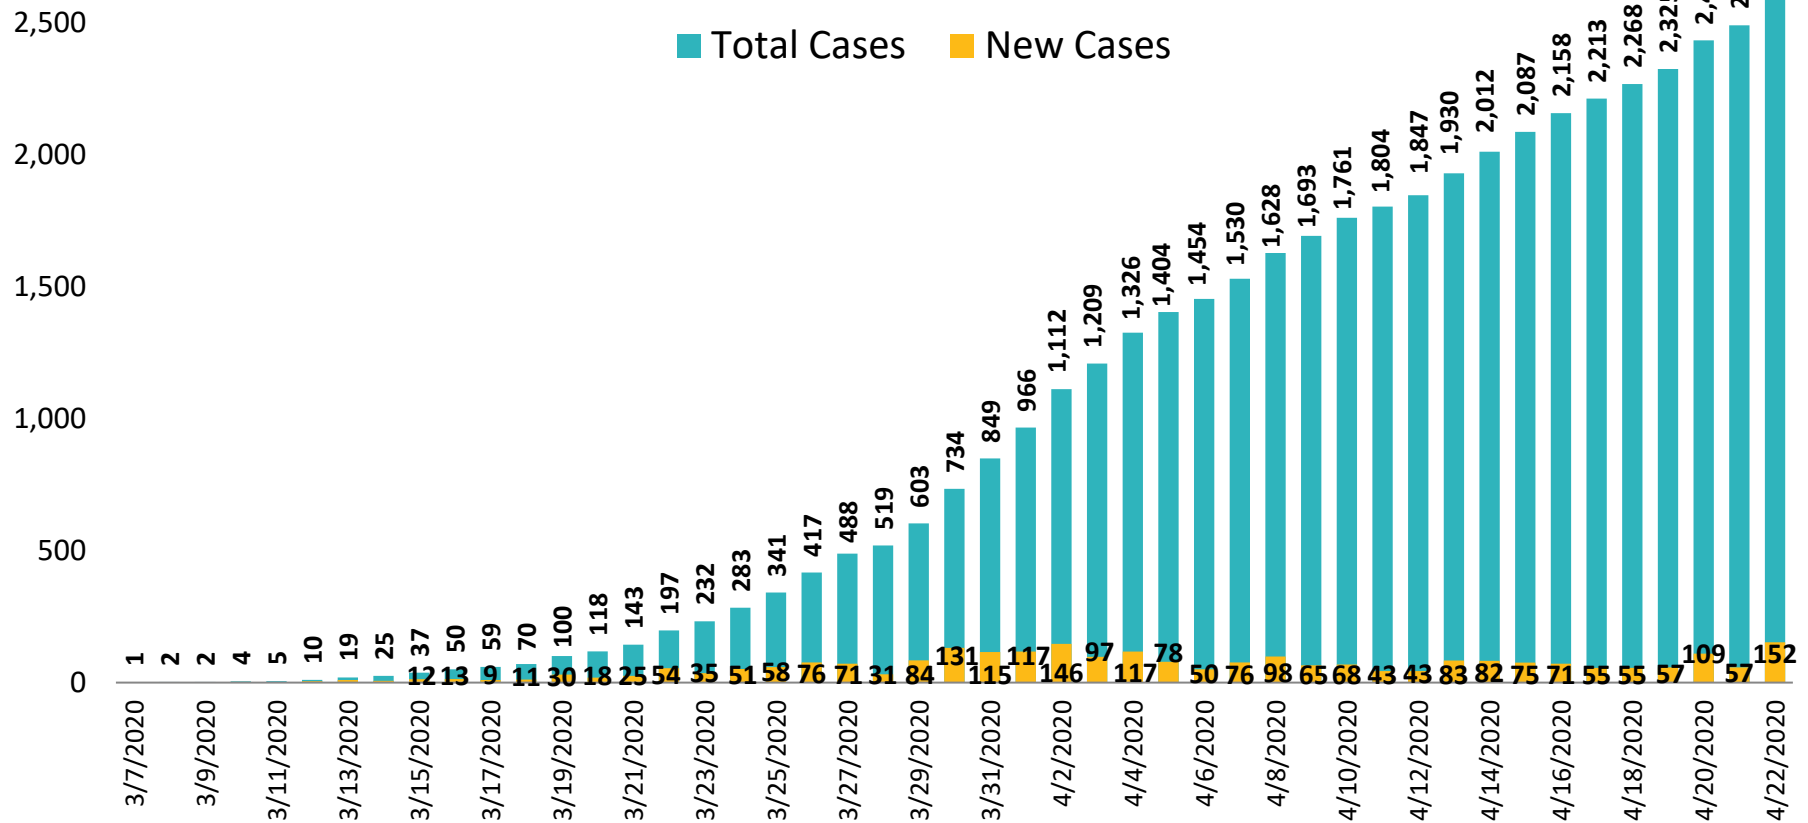

COVID-19 Cases by Date Reported

COVID-19 Cases among San Diego County Residents New Cases and Total Cases by Date Reported Total Number of Cases = 2,643

Data are preliminary and subject to change

Prepared by County of San Diego, Emergency Operations Center, 4/23/2020